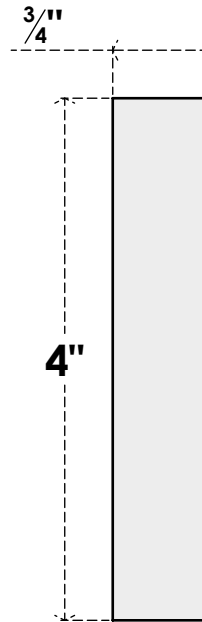

# ROSP040X040X075SDG00

4"W X 4"H X 3/4"P STANDARD SEDGWICK ROSETTE WITH SQUARE EDGE,  
ARCHITECTURAL GRADE PVC

**FRONT**

**SIDE**

EKENA MILLWORK  
2300 WEST MAIN ST.  
CLARKSVILLE, TX 75426  
TOLL FREE: 866-607-0453  
WWW.EKENAMILLWORK.COM

**NOTES**

1. INSTALLATION TO BE COMPLETED IN ACCORDANCE WITH MANUFACTURER'S SPECIFICATIONS.
2. DRAWING MAY NOT BE TO SCALE
3. THIS DRAWING IS INTENDED FOR DESIGN AND PLANNING PURPOSES ONLY.
4. ALL INFORMATION CONTAINED HEREIN WAS CURRENT AT THE TIME OF DEVELOPMENT BUT MUST BE REVIEWED AND APPROVED BY THE PRODUCT MANUFACTURER TO BE CONSIDERED ACCURATE.
5. ARCHITECTURAL GRADE PVC PRODUCTS ARE MADE FROM EXPANDED CELLULAR PVC AND COME NATURALLY WHITE BUT MAY BE PAINTED