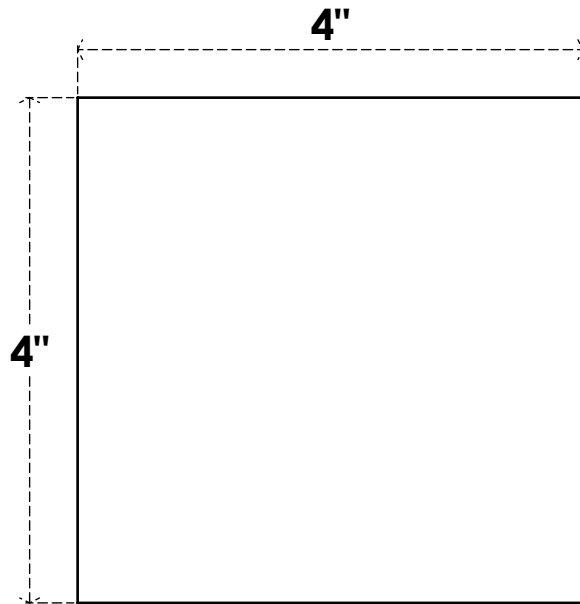

# ROSP040X040X075SDG00

4"W X 4"H X 3/4"P STANDARD SEDGWICK ROSETTE WITH SQUARE EDGE,  
ARCHITECTURAL GRADE PVC

**FRONT**

**SIDE**

EKENA MILLWORK  
2300 WEST MAIN ST.  
CLARKSVILLE, TX 75426  
TOLL FREE: 866-607-0453  
WWW.EKENAMILLWORK.COM